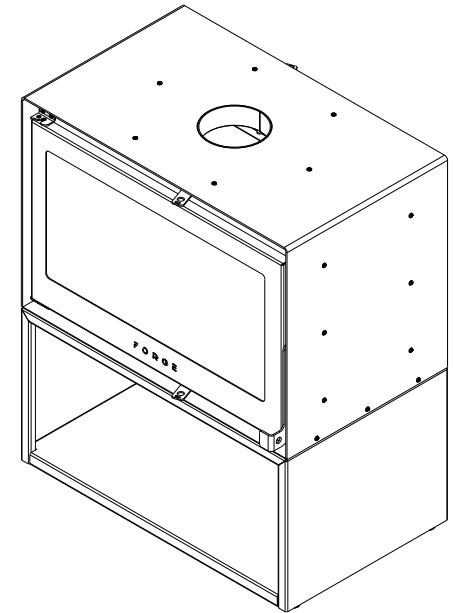

## Forge F80 Double Sided Freestanding with Woodbox

FDSR-MS-WB-800-0-W-CA v77

This drawing is copyright and remains the property of Signi Fires. It may not be retained, copied, or used without written consent.