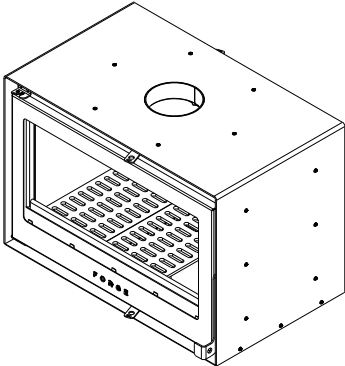

FORGE FIRES

Forge F80 Double Sided Freestanding

FDSR-MS-FS-800-0-W-CA

This drawing is copyright and remains the property of Signi Fires. It may not be retained, copied, or used without written consent.

Projection	Scale	Sheet	Creation Date
	1:10	A4	2026/05/05