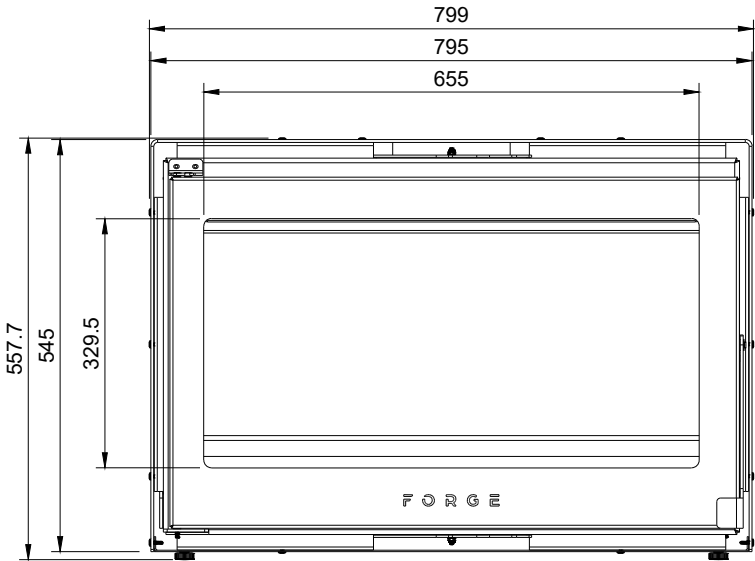

FORGE FIRES

Forge F80 Double Sided Freestanding

FDSR-MS-FS-800-0-W-CA

This drawing is copyright and remains the property of Signi Fires. It may not be retained, copied, or used without written consent.

Projection	Scale	Sheet	Creation Date
	1:10	A4	2026/05/05