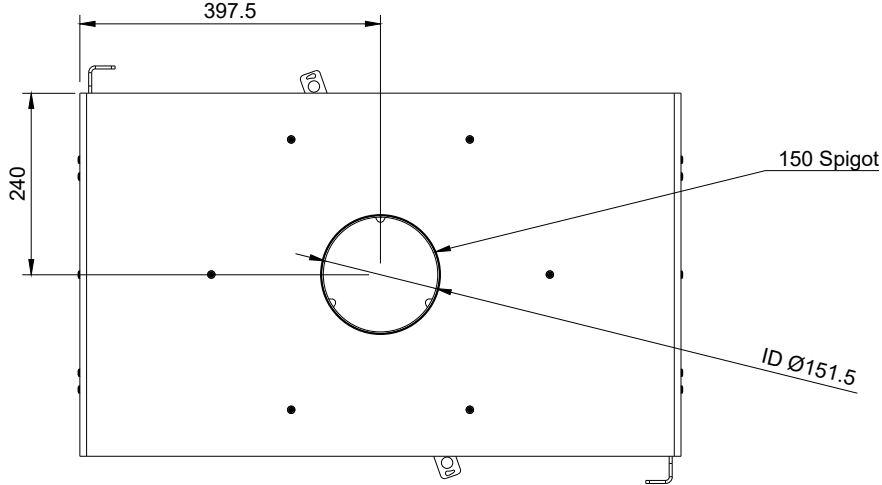

FORGE FIRES

Forge F80 Double Sided Freestanding

FDSR-MS-FS-800-0-W-CA

This drawing is copyright and remains the property of Signi Fires. It may not be retained, copied, or used without written consent.

Projection	Scale	Sheet	Creation Date
	1:10	A4	2026/05/05