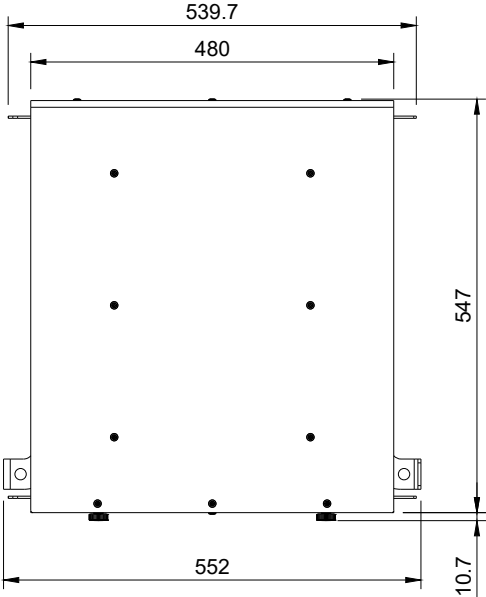

FORGE FIRES

Forge F80 Double Sided Freestanding

FDSR-MS-FS-800-0-W-CA

This drawing is copyright and remains the property of Signi Fires. It may not be retained, copied, or used without written consent.

Projection	Scale	Sheet	Creation Date
	1:10	A4	2026/05/05